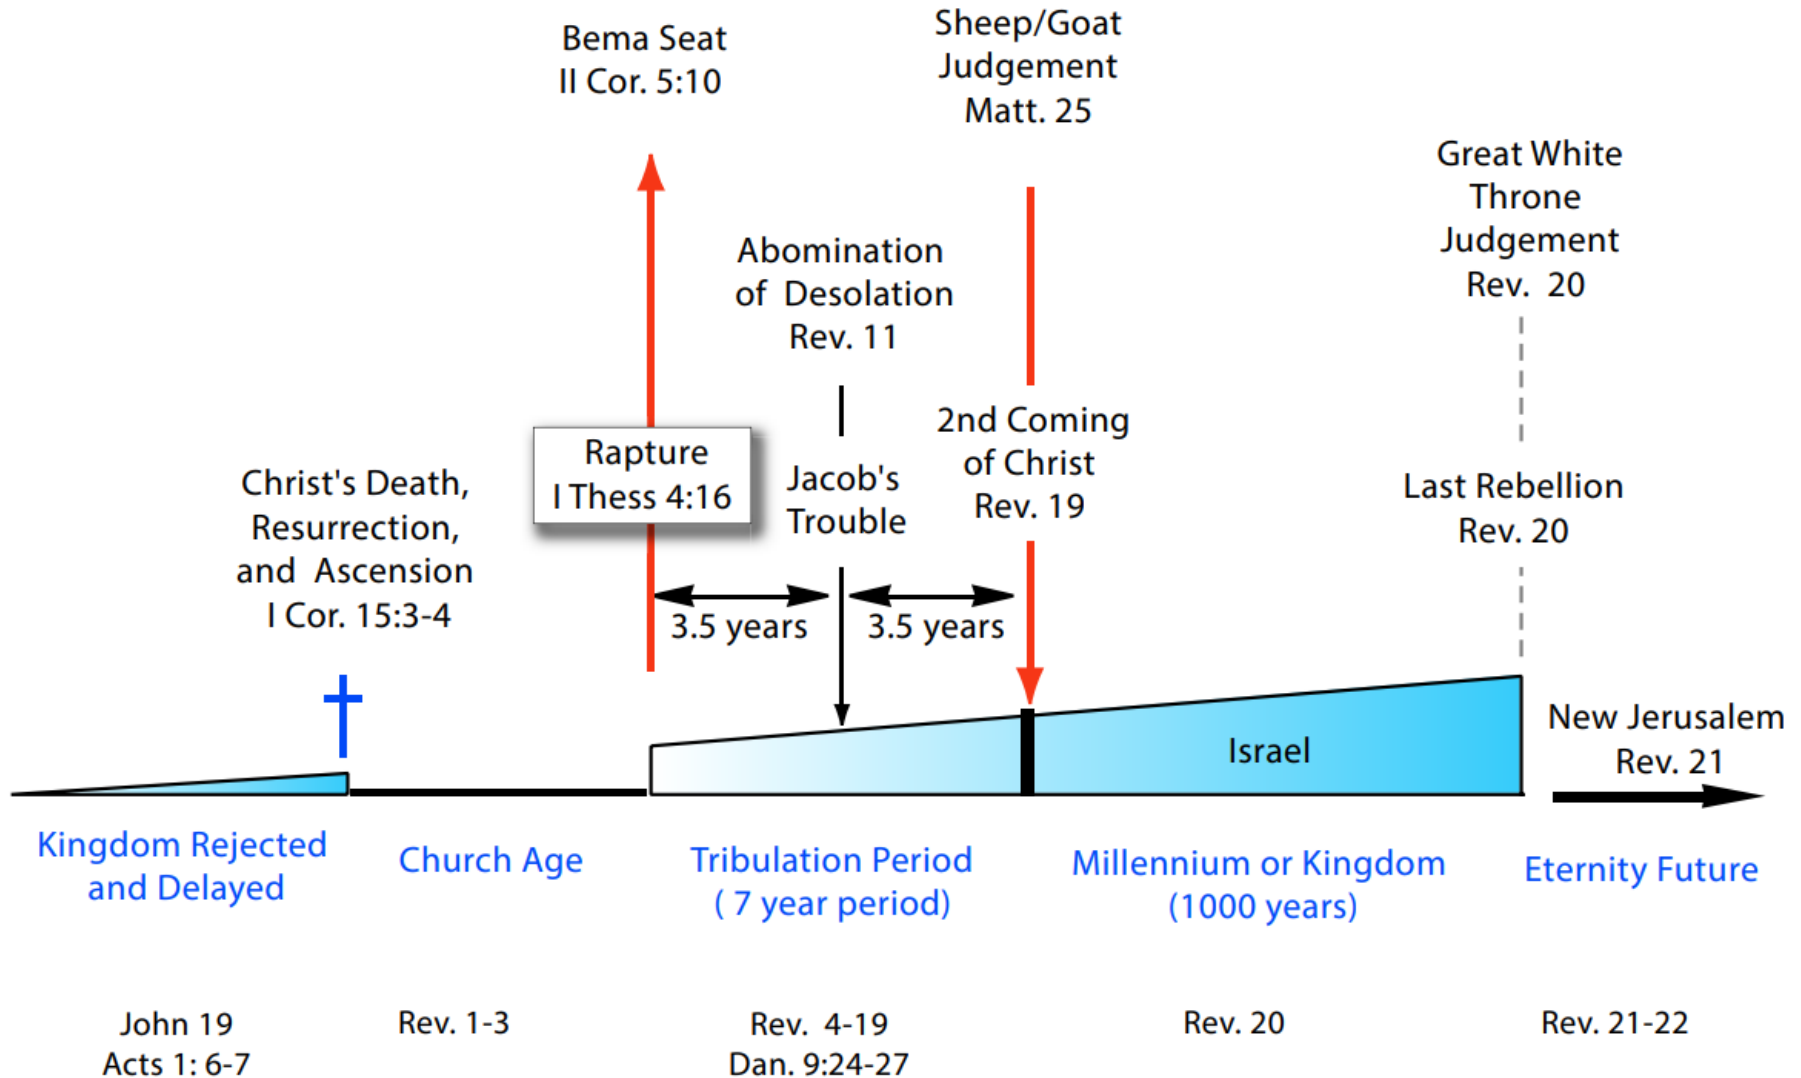

Revelation 21-22
Heaven

Daniel 12:13

- But go your way till the end. And you shall rest and shall stand in your allotted place at the end of the days.

Overview of the End Times

...Wish I'd
brought a magazine.

A family portrait of the cast of the TV show '7th Heaven'. The family consists of a father, a mother, and five children of various ages. They are all dressed in black tops and blue jeans. The father is in the center, smiling, with his hands on his knees. The mother is to his right, also smiling. The children are arranged around them, some sitting and some standing. The background is a plain, light-colored wall.