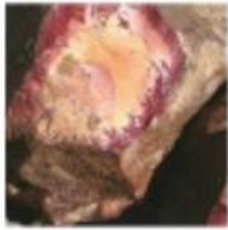

7th Heaven

Heaven?

What is Heaven actually like?

The New Jerusalem is cube shaped, having sides of 1,500 miles each.

1,500
miles tall

Gemstones used for New Jerusalem

Jasper

Sapphire

Chalcedony

Emerald

Sardonyx

Pearls

Carnelian

Chrysoprase

Beryl

Chrysolite

Topaz

Jacinth

Amethyst

River of the Water of Life

On Perspective

- What are the trials of this life when compared to eternity?

On Perspective

- What are the trials of this life when compared to eternity?
- 1 Cor 2:9
 - But, as it is written, “What no eye has seen, nor ear heard, nor the heart of man imagined, what God has prepared for those who love him”